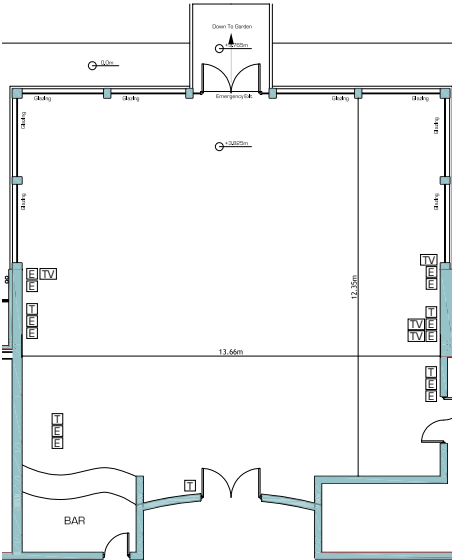

FAITHLEGG HOUSE HOTEL & GOLF CLUB FLOOR PLANS

MINAUN ROOM

■ Area 182sq.m

LEGEND

- | | | |
|----------------------------|------------------------------|--------------------------------|
| E Electric Socket | AC Air Conditioning | CT Conference Telephone |
| T Telephone Sockets | VC Video Conferencing | TV Television Point |
| S Recessed Screen | PT Plasma Television | X 3 Phase Power |
| P Ceiling Projector | | |