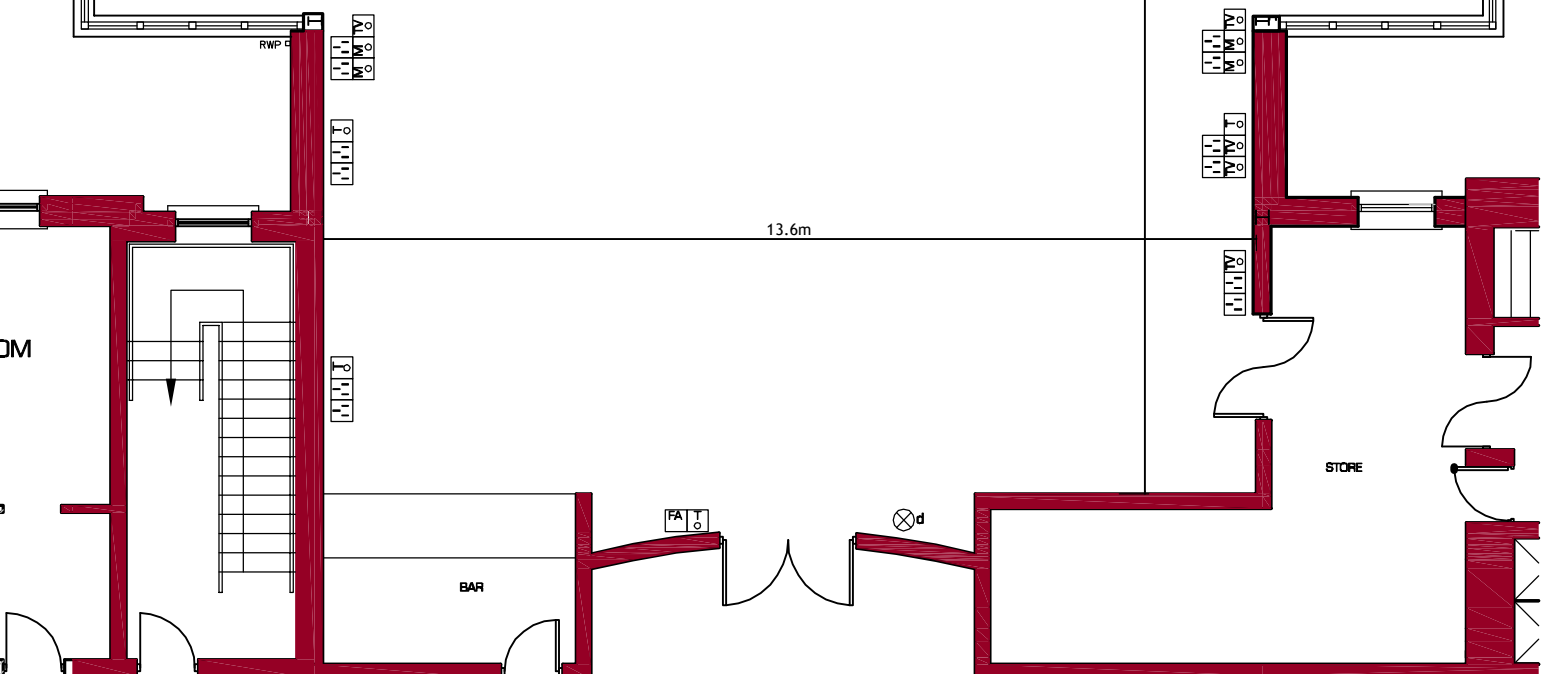

Minaun Room  
Area - 274m<sup>2</sup>

15.6m

13.6m

LEGEND			